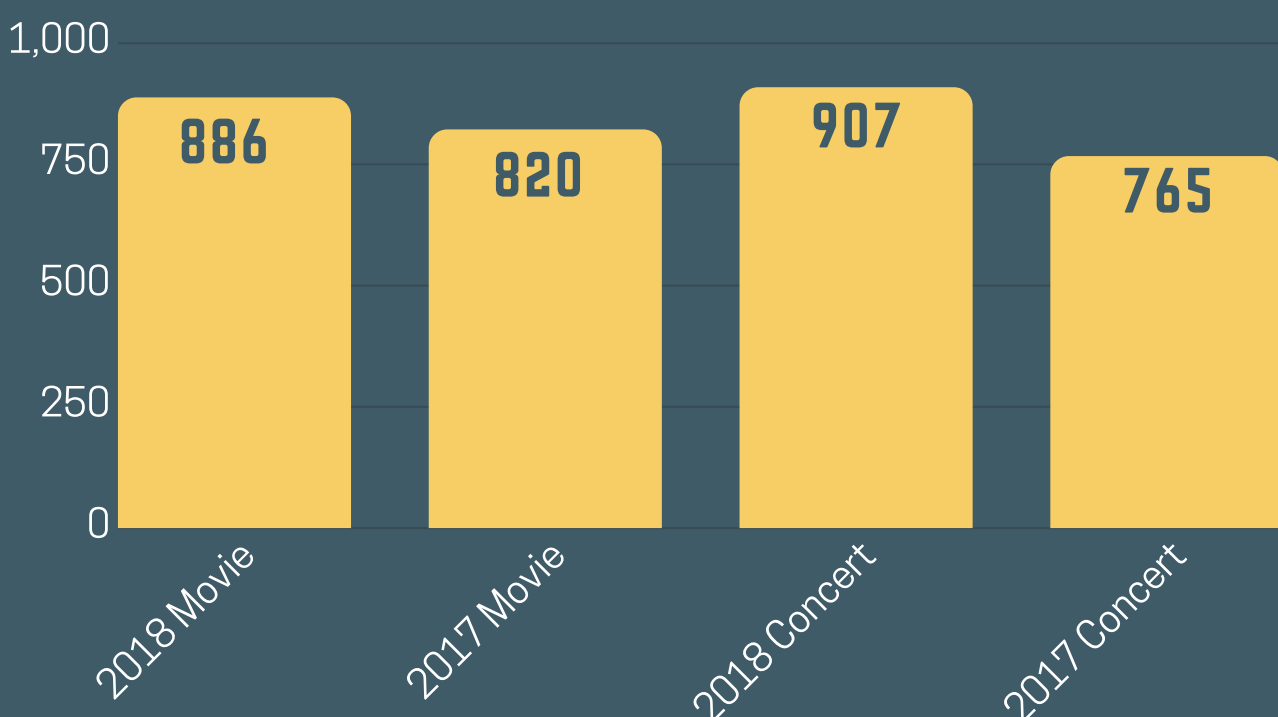

9,256

Estimated attendance during scheduled events

126 EVENTS

From September 2016 to December 2018 we have had 308 events both private and public at the Concordia Broadway Plaza. For 2018 alone, we had 126 events.

15 NON PROFITS

The number of non-profit organizations that either hosted an event or utilized the concession stand.

58%

Of our events in 2018 took place between May and August.

TOURISM 936 VISITORS

The number of visitors in the 43 group tours hosted by Cloud County Convention & Tourism. Stops consisted of The Nazareth Convent, The Orphan Train Museum, POW Camp, The Brown Grand Theatre, and a wave at the Broadway Plaza.

MOVIE & CONCERT SERIES ATTENDANCE

2018 BROADWAY PLAZA REVIEW

44%

Compared to 2017 our revenue is up 44%. Revenue consists of grant funding, advertisements, tech usage, rentals, and licenses.

QUALITY OF LIFE

58%

Of our events in 2018 took place between May and August.

TOURISM 936 VISITORS

The number of visitors in the 43 group tours hosted by Cloud County Convention & Tourism. Stops consisted of The Nazareth Convent, The Orphan Train Museum, POW Camp, The Brown Grand Theatre, and a wave at the Broadway Plaza.